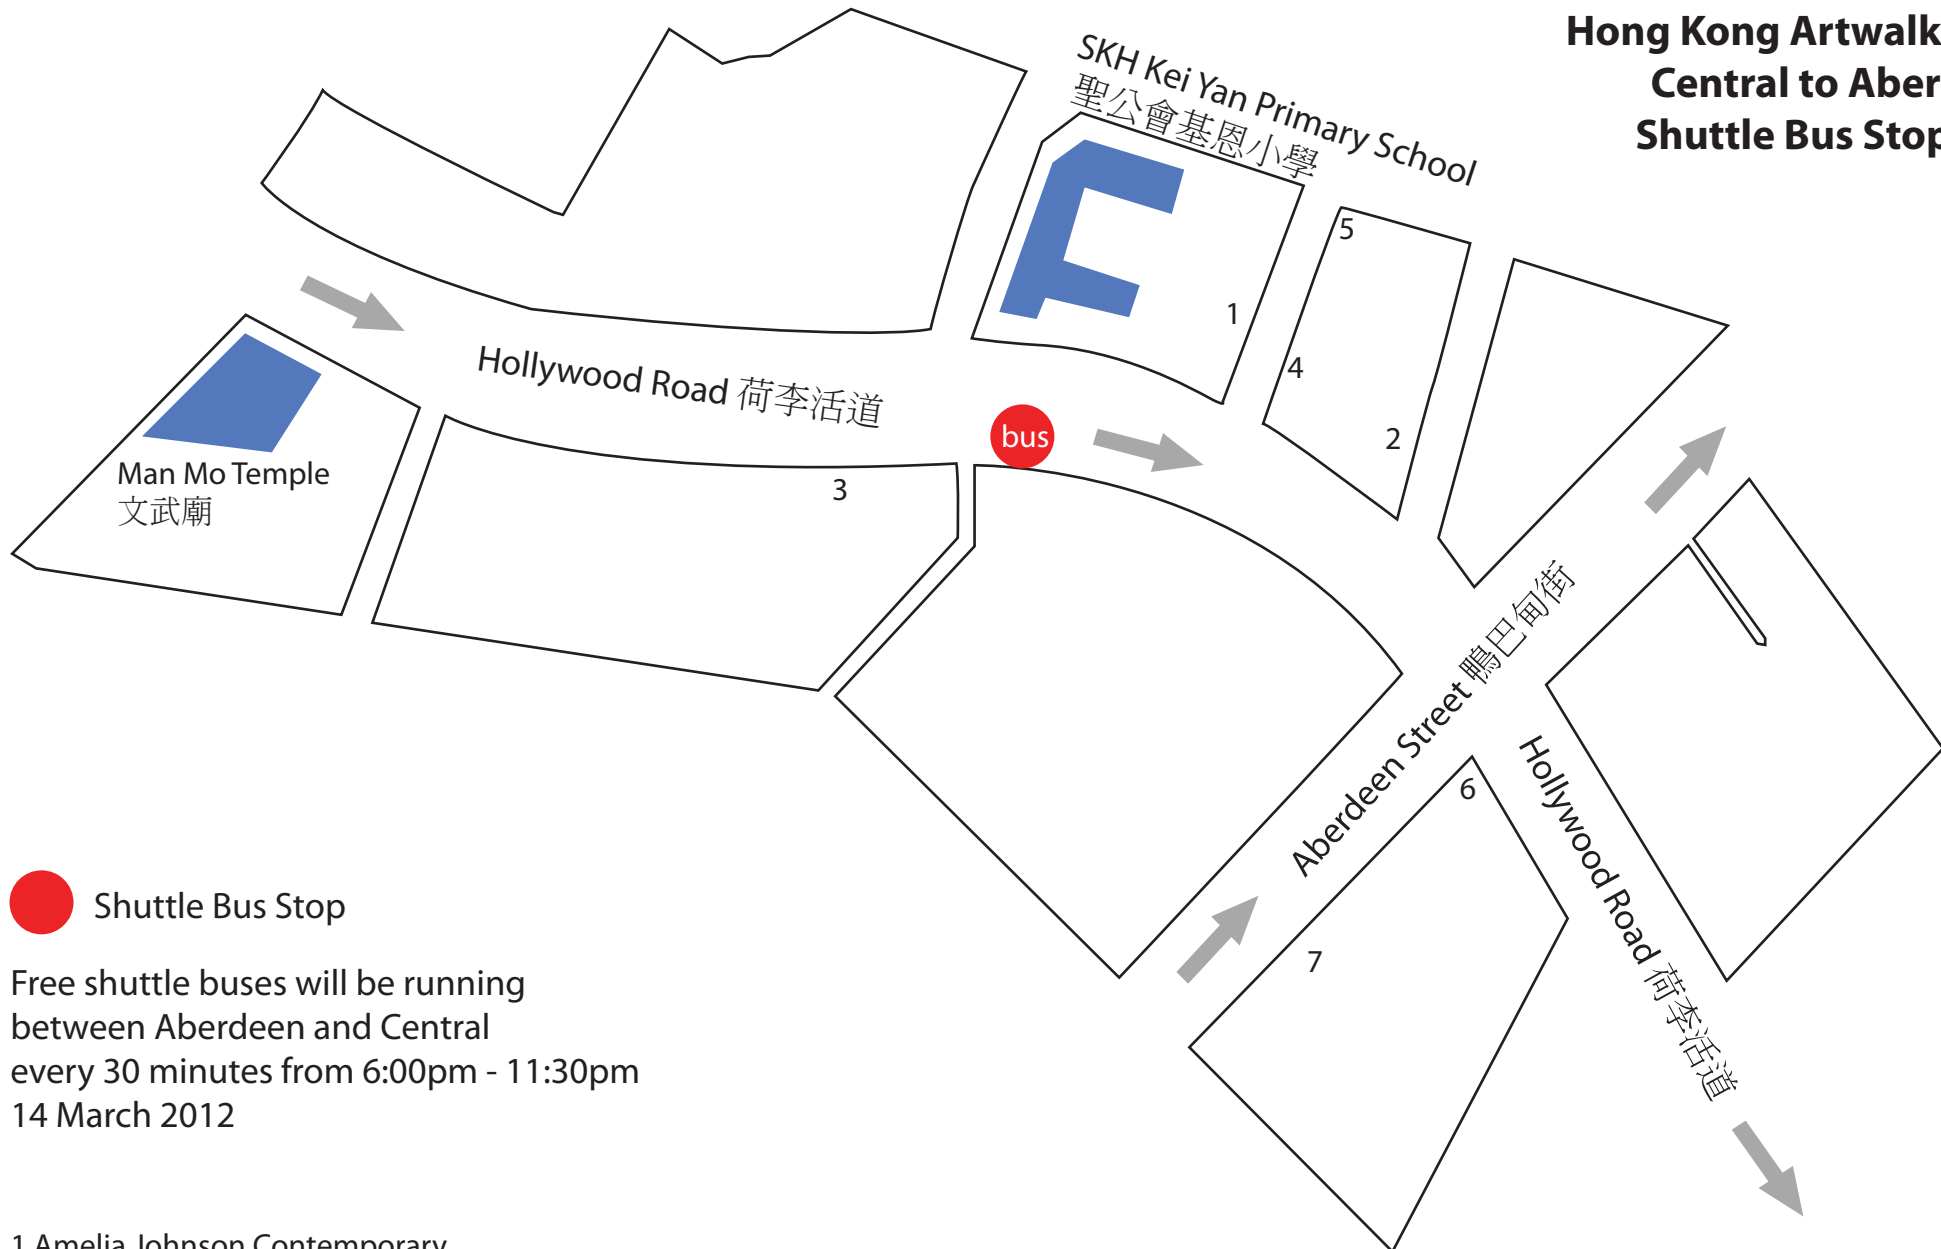

Hong Kong Artwalk 2012 Central to Aberdeen Shuttle Bus Stop Map

 Shuttle Bus Stop

Free shuttle buses will be running
between Aberdeen and Central
every 30 minutes from 6:00pm - 11:30pm
14 March 2012

- 1 Amelia Johnson Contemporary
- 2 Cais Gallery
- 3 Contemporary by Angela Li
- 4 Galerie Ora-Ora
- 5 Gallery Exit
- 6 Karin Weber Gallery
- 7 Shin Hwa Gallery