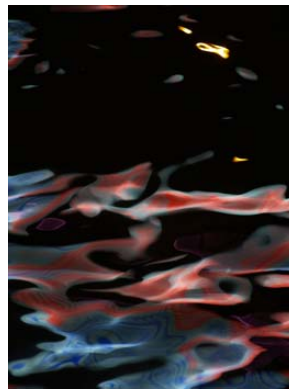

Artist:
Alvin Mak
Title:
Victoria Dreaming 12
Description:
**Limited edition
photograph 1/30**
Size:
w 26 x h 39 cm each (set
of 6)

**Now available at
Koru Contemporary Art**

Victoria Dreaming 46

Victoria Dreaming 59