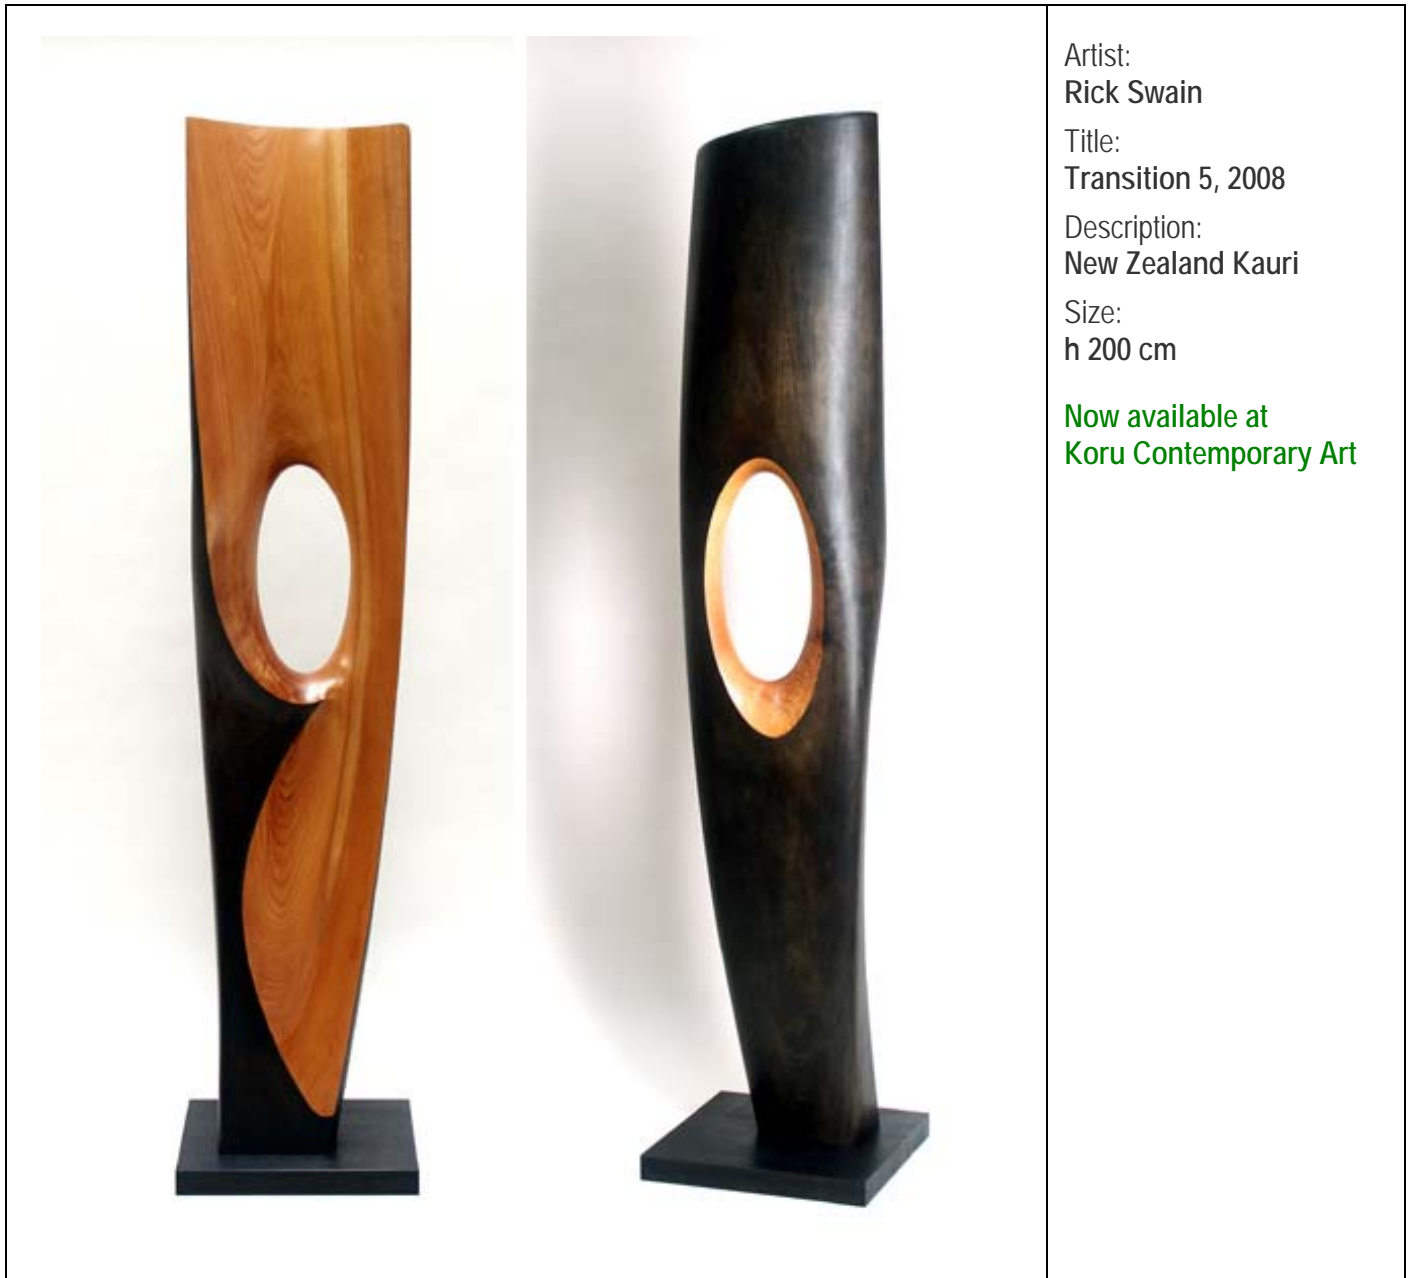

WWW.KORU-HK.COM

NEW ARRIVALS

December 2008

Artist:
Rick Swain
Title:
Transition 5, 2008
Description:
New Zealand Kauri
Size:
h 200 cm

Now available at
Koru Contemporary Art

Koru
a touch of contemporary art

Koru Contemporary Art

香港香港仔田灣海傍道七號興偉中心十樓十二室 10th Floor, Unit 12, Hing Wai Centre, 7 Tin Wan Praya Road, Aberdeen, Hong Kong
Tel: +852 2580 5922 • Fax: +852 2580 7122 • Email: info@koru-hk.com