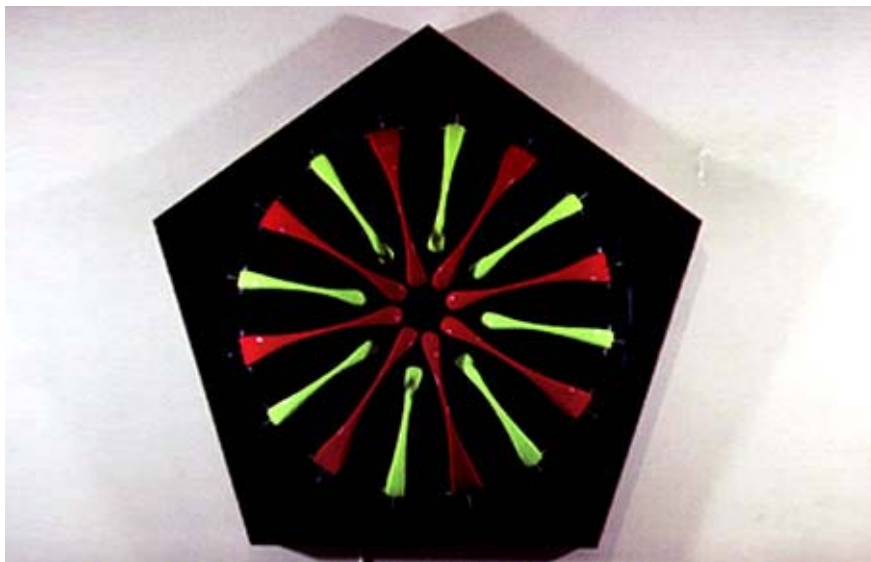

Artist:
Bruce Peebles

Title:
Lotus

Description:
Mixed Media. Wood,
paints, robotics and
computer realized work

Size:
w 97 x h 97 x d 13cm

Now available at
[Koru Contemporary Art](#)

Koru Contemporary Art