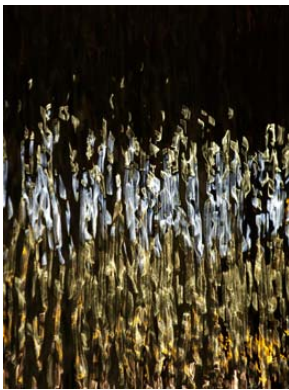

Victoria Dreaming 46