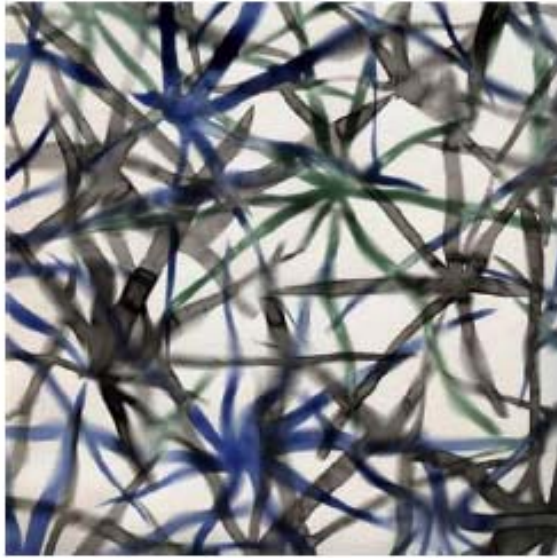

WWW.KORU-HK.COM

NEW ARRIVALS

December 2008

Artist:
Lim Joo Hong

Title:
Star Leaves

Description:
K3 archival ink on fine art
paper

Size:
w 90 x h 90 cm (framed
size)

Now available at
Koru Contemporary Art