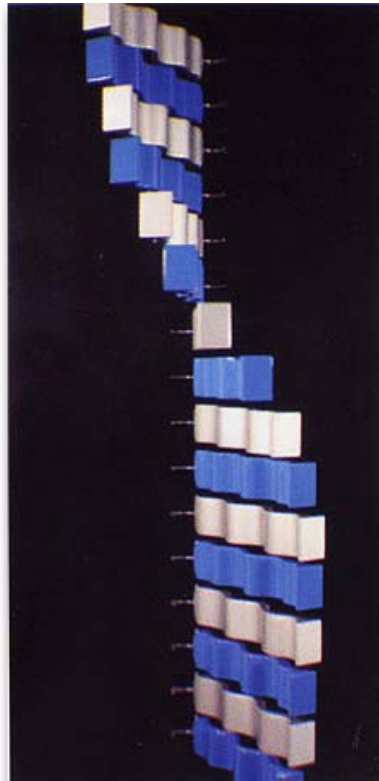

Artist:
Emma Camden
Title:
The Chamber, 2008

Description:
4-piece cast glass, 75kg

Size:
w 74 x h 54 x d 43cm

Available at
Koru Contemporary Art
15 Dec 2008

Artist:
Emma Camden
Title:
Passage, 2008

Description:
3-piece cast glass

Now available at
Koru Contemporary Art

Koru Contemporary Art

Front View

Back View

Artist:
Terry Stringer
Title:
From Memory, 2008

Description:
Cast Bronze, 35kg,
edition of five. Base can
be installed at various
heights.

Size:
w 137 x h 69 x d 41cm

**Now available at
Koru Contemporary Art**

Artist:
Bruce Peebles

Title:
Synergy

Description:
Mixed Media. Wood,
paints, robotics and
computer realized work

Size:
w 87 x h 160 x d 13cm