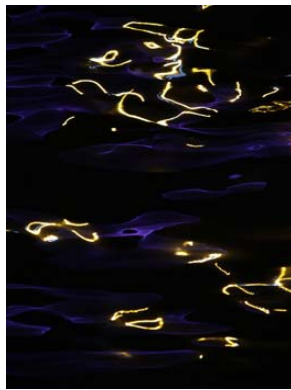

Victoria Dreaming 59