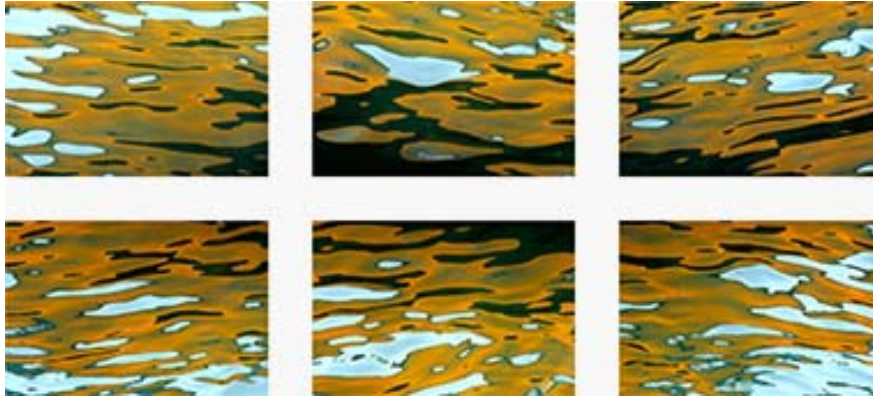

Artist:
Alvin Mak
Title:
Victoria Dreaming 12
Description:
**Limited edition
photograph 1/30**
Size:
w 26 x h 39 cm each (set
of 6)

**Now available at
Koru Contemporary Art**