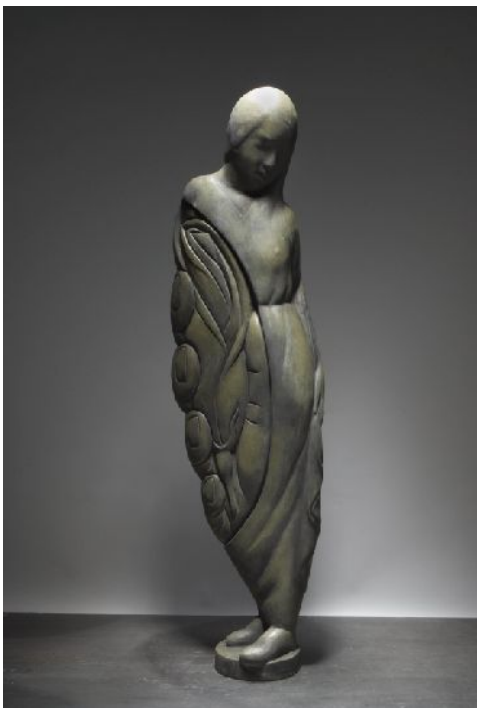

Artist:
Terry Stringer
Title:
From Memory, 2008

Description:
Cast Bronze, 36kg, One-
off unique piece. Base
can be installed at
various heights.

Size:
h 108 cm

Available within 2 weeks
of order