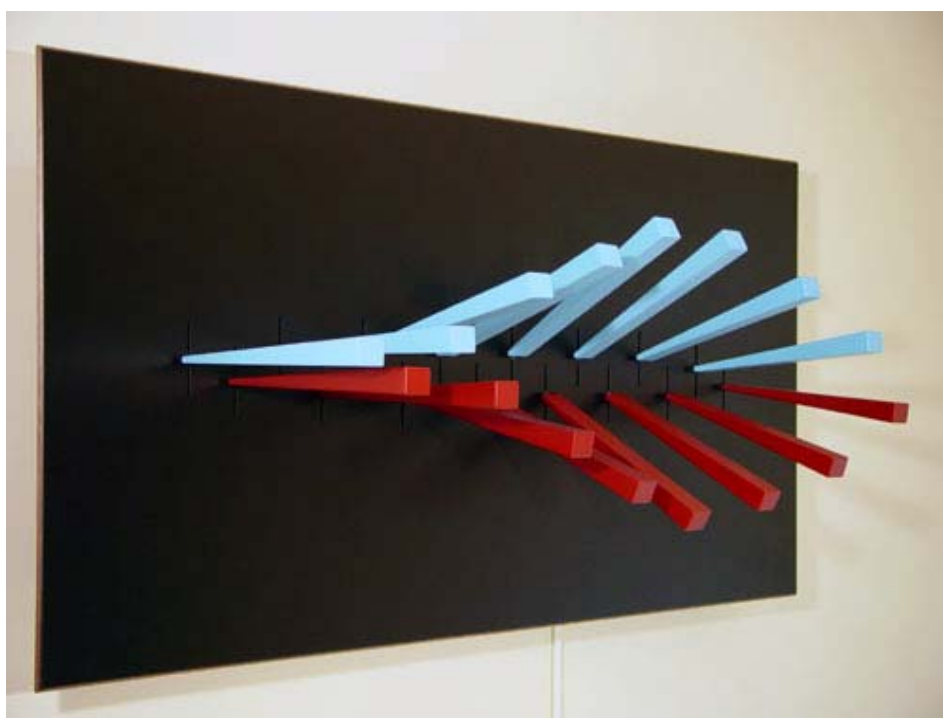

Artist:
Bruce Peebles

Title:
Antikythera

Description:
Mixed Media. Wood, paints, robotics and computer realized work

Size:
w 137 x h 69 x d 41cm

**Now available at
Koru Contemporary Art**