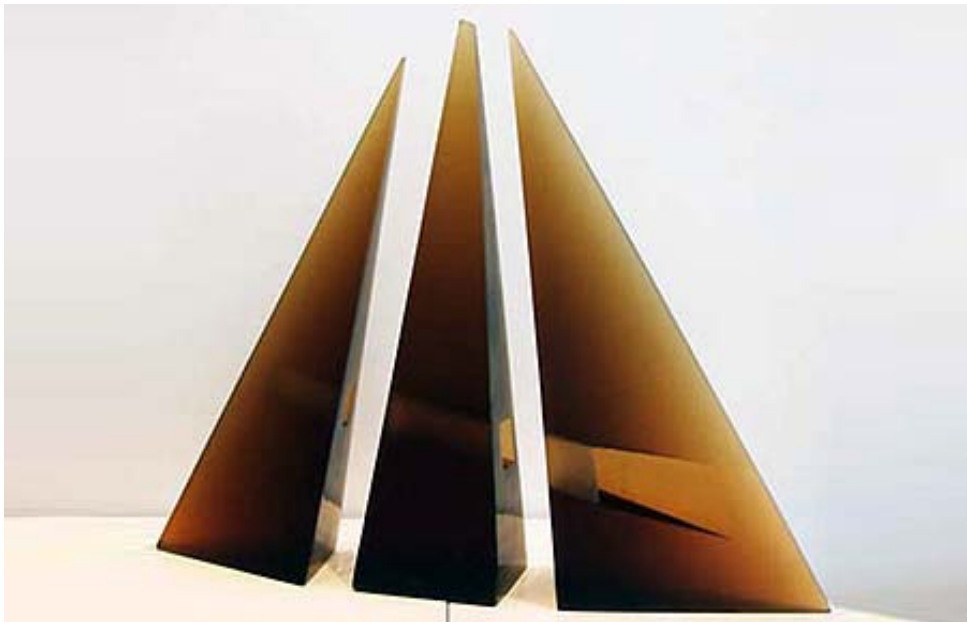

Artist:
Emma Camden
Title:
The Chamber, 2008

Description:
4-piece cast glass, 75kg

Size:
w 74 x h 54 x d 43cm

Available at
Koru Contemporary Art
15 Dec 2008

Artist:
Emma Camden
Title:
Passage, 2008

Description:
3-piece cast glass

Size:
w 54 x h 58 x d 14.5cm

Available at
Koru Contemporary Art
15 Dec 2008

Artist:
Galia Amsel

Title:
Sirocco #11, 2008

Description:
Cast bullseye glass, acid
etched, hand smoothed
and polished

Size:
w 89 x h 48 x d 15cm